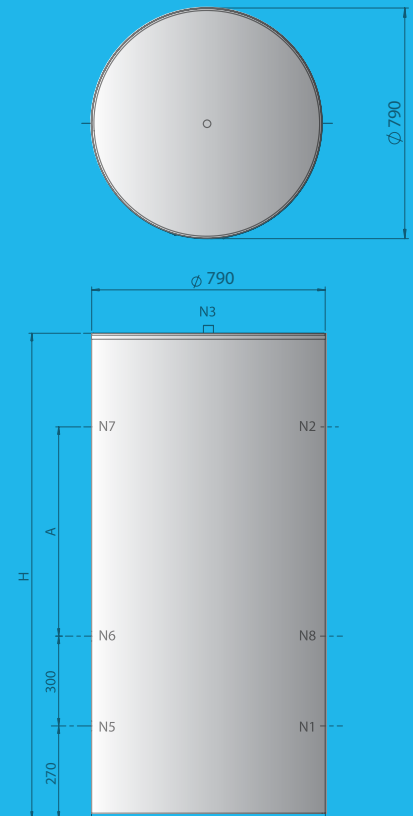

qudos™

Electric & Solar Storage
Mains Pressure Stainless Steel

Model	MPE160	MPE250	MPE315
Delivery (L)	160L	250L	315L
PTR Setting	850kPa	850kPa	850kPa
Maximum Supply Pressure	750kPa	750kPa	750kPa
Approx. Weight Empty	30kg	50kg	80kg
Max. Temperature	80°C	80°C	80°C
Voltage	240V	240V	240V
Elements	1 x 3.6kW	1 x 3.6kW	1 x 3.6kW
Rec. Temperature	70°C	70°C	70°C
Dimension (H) mm	1190	1690	2015
Dimension (A) mm	707	1222	1550
Diameter mm	620	620	620

Model	MPS400	MPS500	MPS600
Delivery (L)	400	500	600
PTR Setting	700kPa	700kPa	700kPa
Maximum Supply Pressure	500kPa	500kPa	500kPa
Approx. Weight Empty	100kg	120kg	140kg
Dimension (H) mm	1485	1770	2085
Dimension (A) mm	610	896	1210
Diameter mm	790	790	790

Standard fittings - 2 x 50mm BSP
and 1 x 25mm BSP sockets N1, N2, N7.
Other fittings and positions POA.

qudos[™] Design Data PRO

- 600, 500 & 400 Litre
- Electric elements available
- 790mm diameter - doorway width
- 10 year warranty*
- Outer Casing - Dune Colorbond®