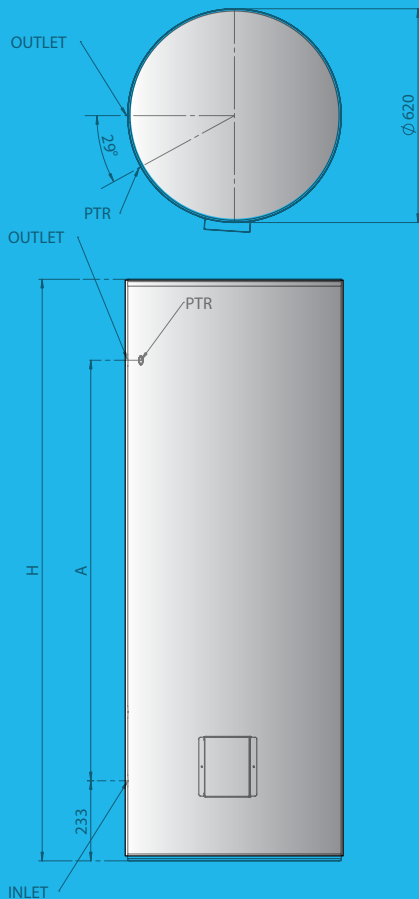

qudos™

Electric & Solar Storage
Mains Pressure Stainless Steel

Model	MPE160	MPE250	MPE315
Delivery (L)	160L	250L	315L
PTR Setting	850kPa	850kPa	850kPa
Maximum Supply Pressure	750kPa	750kPa	750kPa
Approx. Weight Empty	30kg	50kg	80kg
Max. Temperature	80°C	80°C	80°C
Voltage	240V	240V	240V
Elements	1 x 3.6kW	1 x 3.6kW	1 x 3.6kW
Rec. Temperature	70°C	70°C	70°C
Dimension (H) mm	1190	1690	2015
Dimension (A) mm	707	1222	1550
Diameter mm	620	620	620

Model	MPS400	MPS500	MPS600
Delivery (L)	400	500	600
PTR Setting	700kPa	700kPa	700kPa
Maximum Supply Pressure	500kPa	500kPa	500kPa
Approx. Weight Empty	100kg	120kg	140kg
Dimension (H) mm	1485	1770	2085
Dimension (A) mm	610	896	1210
Diameter mm	790	790	790

Standard fittings - 2 x 50mm BSP
and 1 x 25mm BSP sockets N1, N2, N7.
Other fittings and positions POA.

qudos[™] Design Data PRO

- 600, 500 & 400 Litre
- Electric elements available
- 790mm diameter - doorway width
- 10 year warranty*
- Outer Casing - Dune Colorbond®