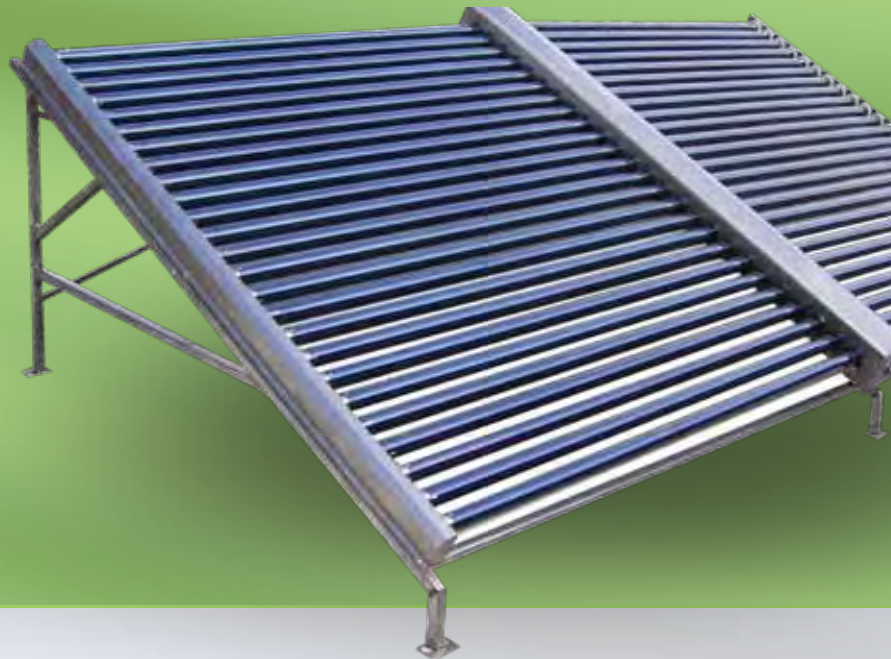

wilson

DairySolar Systems

Evacuated Tube Technology

No one knows hot water like...

wilson

industrial • commercial • domestic **hot water**

wilson *Dairy Solar Systems*

Evacuated Tube technology coupled with one Wilson tank to suit your dairy farm hot water requirements.

Understanding energy costs increase year on year and dairy hot water heaters contribute a large portion to the cost of energy in the dairy shed, Wilson Hot Water have designed an integrated solar hot water system specifically for the dairy industry using high performance Evacuated Tube technology coupled with one Wilson tank to suit your dairy farm hot water requirements.

Wilson Hot Water have combined the performance of evacuated solar hot water tubes, the proven performance of a copper pre heat solar tank, a strong circulation pump and solar controller to provide a robust system that is easy to install and maintain.

Dairy Solar layout

Dairy Solar features

- Solar Storage Tank - Copper Cylinder / Colourbond Case
- Solar Panels - Evacuated Tube
- Mounting Frame - Adjustable Stainless Steel
- Solar Pump - Composite or Stainless Steel Impeller